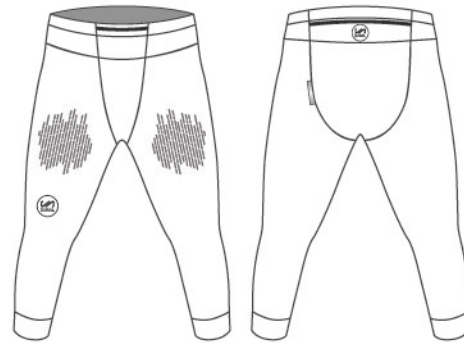

SLIM FIT

REVOLUTIONARY ELASTICITY

NO FRICTION

PROGRESSIVE ADAPATIVE COMPRESSION

LASER CUT

SILICONE GRIP BAND

WATER REPELLENT

VIEW DESCRIPTION