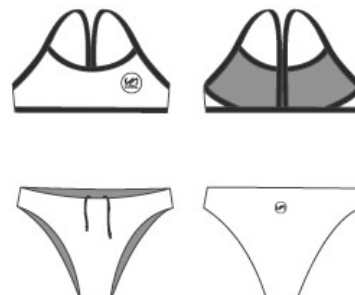

TMS400 BIKINI WOMAN

- Bikini woman water repellent sublimated.

> VIEW ICONS TECHNOLOGIES

 COMPRESSION FIT	 NO FRICTION	 REVOLUTIONARY ELASTICITY	 PROGRESSIVE ADAPATIVE COMPRESSION	 CHLORINE RESISTANT
 WATER REPELLENT				

VIEW DESCRIPTION

VIEW PHOTOS

WATCH VIDEO