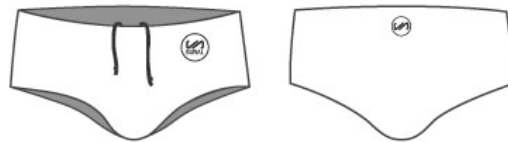

> VIEW ICONS TECHNOLOGIES

COMPRESSION
FIT

NO FRICTION

REVOLUTIONARY
ELASTICITY

PROGRESSIVE
ADAPATIVE
COMPRESSION

CHLORINE
RESISTANT

WATER REPELLENT