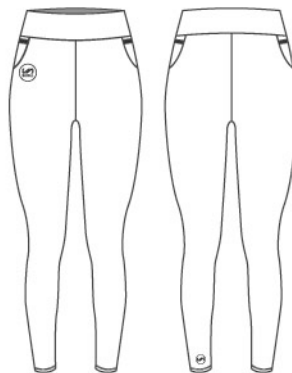

MULTI-FIBER
& BACTERIAL
CAPACITY

VIEW DESCRIPTION

VIEW PHOTOS

WATCH VIDEO

TMR-94P TAURUS CRONO

- T-shirt running singlet coolmax.

> VIEW ICONS TECHNOLOGIES

SLIM FIT