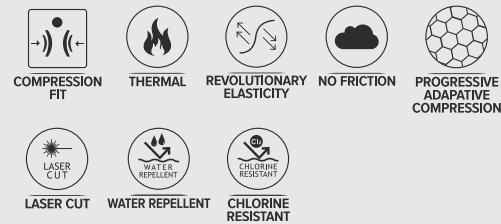

> VIEW ICONS TECHNOLOGIES

VIEW DESCRIPTION

VIEW PHOTOS

WATCH VIDEO

TMT-97 TAURUS TRITOP

- Tritop short laser cut sleeve with mesh in laterals and back.

> VIEW ICONS TECHNOLOGIES

VIEW DESCRIPTION