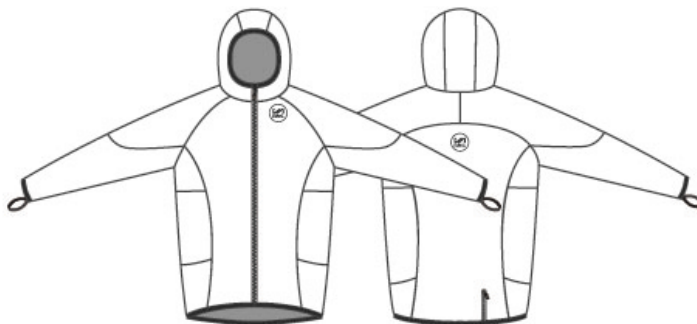

> VIEW ICONS TECHNOLOGIES

SLIM FIT

THERMAL

100% WATERPROOF

ULTRA LIGHT

NO FRICTION

PACKABLE

VIEW DESCRIPTION

VIEW PHOTOS

WATCH VIDEO