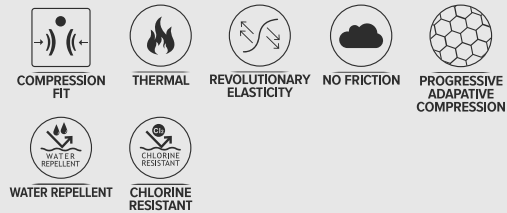

SILICONE GRIP BAND

VIEW DESCRIPTION

VIEW PHOTOS

WATCH VIDEO

TMK-12

- Tritop sblimatable water repellent

> VIEW ICONS TECHNOLOGIES

VIEW DESCRIPTION