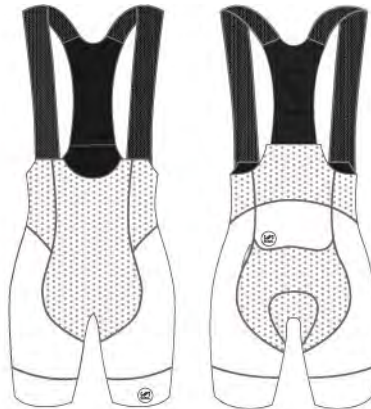

Pad 3D
120 Gel CoolMax

TMC1125FULL ICON BIB SHORT

- Cycling short bib 3D pad with silicone grip.

> VIEW ICONS TECHNOLOGIES

SLIM FIT

NO FRICTION

REVOLUTIONARY ELASTICITY

PROGRESSIVE ADAPATIVE COMPRESSION

LASER CUT

SILICONE GRIP BAND

VIEW DESCRIPTION

VIEW PHOTOS

WATCH VIDEO

Pad 3D
120 Gel CoolMax

TMC1115 OVAL

- Cycling tight winter 3D pad

> VIEW ICONS TECHNOLOGIES

SLIM FIT

THERMAL

CAM LOCK

NO FRICTION

MULTI-FIBER & BACTERIAL CAPACITY

LASER CUT

SILICONE GRIP BAND