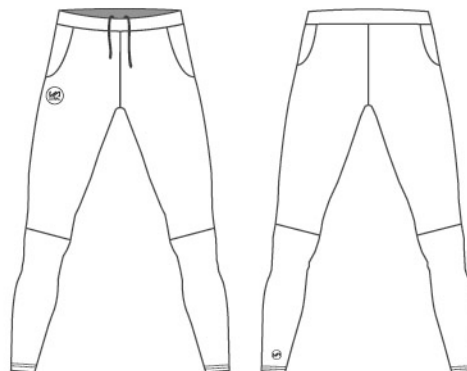

TMK-90B IGUAZU I

- Sweatshirt tracksuit sublimated.

> VIEW ICONS TECHNOLOGIES

SLIM FIT

THERMAL

CAM LOCK

NO FRICTION

THERMOREGULATION

VIEW DESCRIPTION

VIEW PHOTOS

WATCH VIDEO