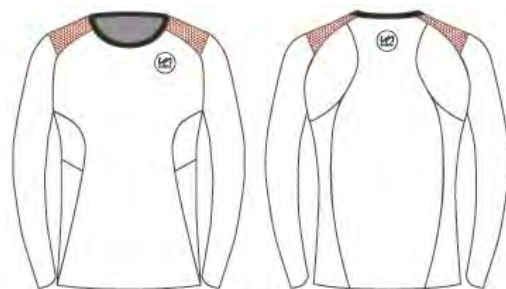

> VIEW ICONS TECHNOLOGIES

SLIM FIT

NO FRICTION

THERMAL

MULTI-FIBER & BACTERIAL CAPACITY

VIEW DESCRIPTION

VIEW PHOTOS

WATCH VIDEO