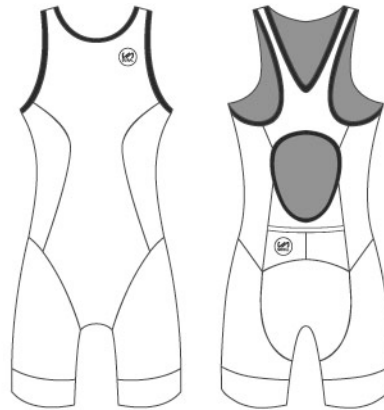

TMT-01 TAURUS TRISUIT

- Trisuit man sublimatable, water repellent and back zip with silicone grip.

> VIEW ICONS TECHNOLOGIES

VIEW DESCRIPTION

VIEW PHOTOS

WATCH VIDEO

TMT-02 WOMAN TAURUS TRISUIT

- Trisuit woman sublimatable, water repellent and back zip with silicone grip.

> VIEW ICONS TECHNOLOGIES

VIEW DESCRIPTION

VIEW PHOTOS

WATCH VIDEO

TMT-97 TAURUS TRITOP

- Tritop short laser cut sleeve with mesh in laterals and back.

> VIEW ICONS TECHNOLOGIES

VIEW DESCRIPTION

VIEW PHOTOS

WATCH VIDEO

TMT-27 TAURUS TRISHORT

- Trishort sublimatable, water repellent and silicone grip.

> VIEW ICONS TECHNOLOGIES

VIEW DESCRIPTION

VIEW PHOTOS

WATCH VIDEO