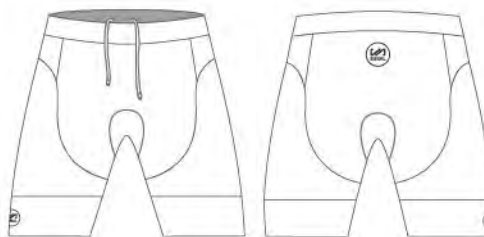

> VIEW ICONS TECHNOLOGIES

VIEW DESCRIPTION

VIEW PHOTOS

WATCH VIDEO

TMK-01 TAURUS TRISUIT

- Trisuit man sublimatable, water repellent and back zip with silicone grip.