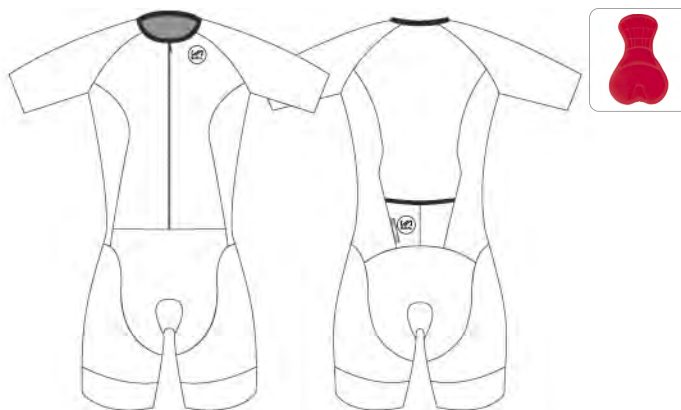

TMT194P TAURUS CRONO

- Open trisuit skin short laser cut sleeve with mesh in laterals and back. Silicone seamless laser cut

> VIEW ICONS TECHNOLOGIES

VIEW DESCRIPTION

VIEW PHOTOS

WATCH VIDEO

TMT196P TAURUS CRONO

- Open trisuit skin long short laser cut sleeve with mesh in laterals and back. Silicone seamless laser cut

> VIEW ICONS TECHNOLOGIES

VIEW DESCRIPTION

VIEW PHOTOS

WATCH VIDEO

TMT94P TAURUS CRONO

- Trisuit skin short laser cut sleeve with mesh in laterals and back. Silicone seamless laser cut

> VIEW ICONS TECHNOLOGIES

VIEW DESCRIPTION

VIEW PHOTOS

WATCH VIDEO

TMT96P TAURUS CRONO

- Trisuit skin long short laser cut sleeve with mesh in laterals and back. Silicone seamless laser cut

> VIEW ICONS TECHNOLOGIES

VIEW DESCRIPTION

VIEW PHOTOS

WATCH VIDEO