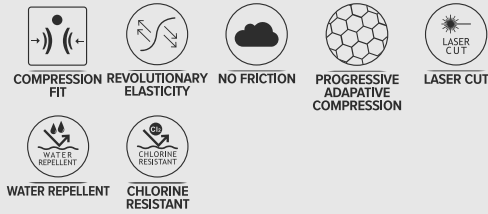

> VIEW ICONS TECHNOLOGIES

VIEW DESCRIPTION

VIEW PHOTOS

WATCH VIDEO