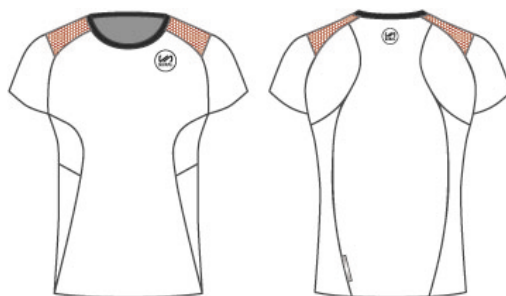

THERMOREGULATION

VIEW DESCRIPTION

VIEW PHOTOS

WATCH VIDEO

TMR-172

- T-shirt trail running long sleeve coolmax central zip. Shoulders with silicone.

> VIEW ICONS TECHNOLOGIES

SLIM FIT