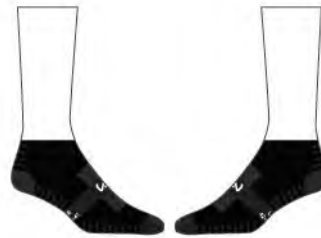

TMSOCK TOTAL SUBLIMATED

- Sock sublimatable.

> VIEW ICONS TECHNOLOGIES

VIEW DESCRIPTION

VIEW PHOTOS

WATCH VIDEO

TMR-92

- Polo technic sublimatable elastic & coolmax.