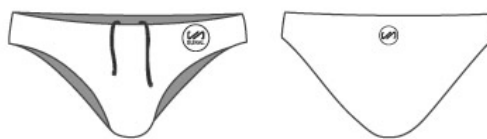

TMK100 SWIMSUIT MAN

- Swimwear man water repellent sublimated.

> VIEW ICONS TECHNOLOGIES

COMPRESSION FIT

NO FRICTION

REVOLUTIONARY ELASTICITY

PROGRESSIVE ADAPATIVE COMPRESSION

CHLORINE RESISTANT

WATER REPELLENT