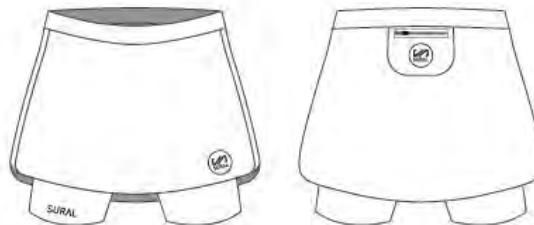

> VIEW ICONS TECHNOLOGIES

SLIM FIT

THERMAL

REVOLUTIONARY ELASTICITY

NO FRICTION

PROGRESSIVE ADAPATIVE COMPRESSION

VIEW DESCRIPTION

VIEW PHOTOS

WATCH VIDEO