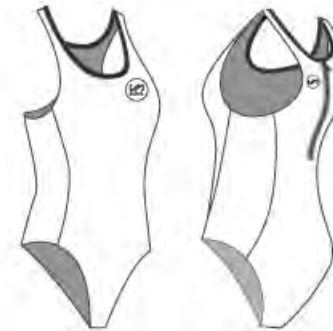

TMS800 SWIMSUIT WOMAN

- Waterpolo swimwear woman water repellent sublimated.

> VIEW ICONS TECHNOLOGIES

 COMPRESSION FIT	 NO FRICTION	 REVOLUTIONARY ELASTICITY	 PROGRESSIVE ADAPATIVE COMPRESSION	 CHLORINE RESISTANT
 WATER REPELLENT				

VIEW DESCRIPTION

VIEW PHOTOS

WATCH VIDEO