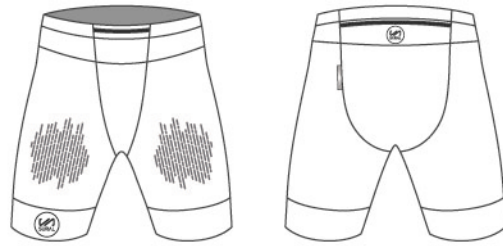

> VIEW ICONS TECHNOLOGIES

SLIM FIT

REVOLUTIONARY ELASTICITY

NO FRICTION

PROGRESSIVE ADAPATIVE COMPRESSION

LASER CUT

SILICONE GRIP BAND

WATER REPELLENT