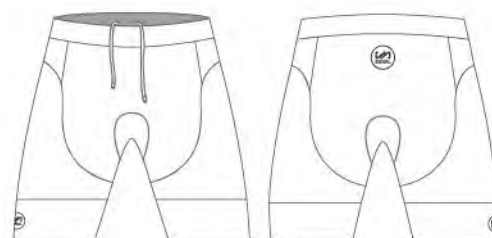

VIEW PHOTOS

WATCH VIDEO

TMT-27 TAURUS TRISHORT

- Trishort sublimatable, water repellent and silicone grip.

> VIEW ICONS TECHNOLOGIES

VIEW DESCRIPTION

VIEW PHOTOS

WATCH VIDEO