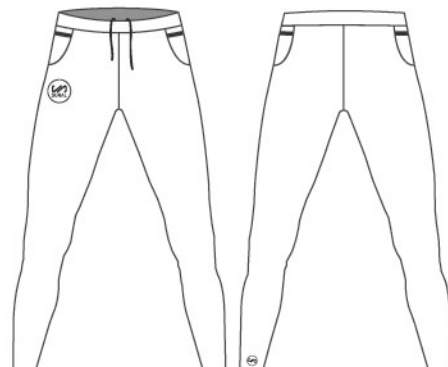

> VIEW ICONS TECHNOLOGIES

SLIM FIT

REVOLUTIONARY ELASTICITY

NO FRICTION

PROGRESSIVE ADAPATIVE COMPRESSION

LASER CUT

SILICONE GRIP BAND

VIEW DESCRIPTION