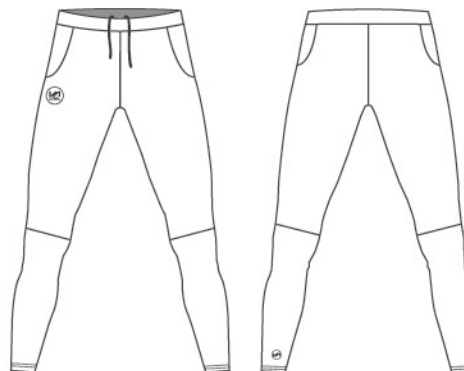

> VIEW ICONS TECHNOLOGIES

SLIM FIT

THERMAL

CAM LOCK

NO FRICTION

THERMOREGULATION

VIEW DESCRIPTION

VIEW PHOTOS

WATCH VIDEO