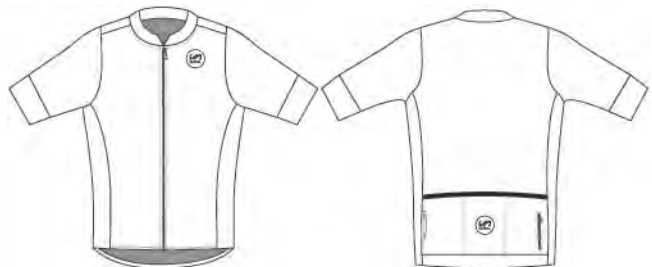

INSTRUCTIONS

ENG

Sural catalogs are characterized by containing all the necessary information about the technical qualities, photos, videos and the description of each of the products, from buttons to click and quickly obtain the requested information of the product in question.

ESP

Los catálogos Sural se caracterizan por contener toda la información necesaria acerca de las cualidades técnicas, fotos, vídeos y las descripción de cada uno de los productos, a partir de botones para clicar y obtener rápidamente la información solicitada del producto en cuestión.

TMC1305 ICON

- Cycling jersey short sleeve laser cut, back zipper and silicone grip in waistband.

1 > VIEW ICONS TECHNOLOGIES