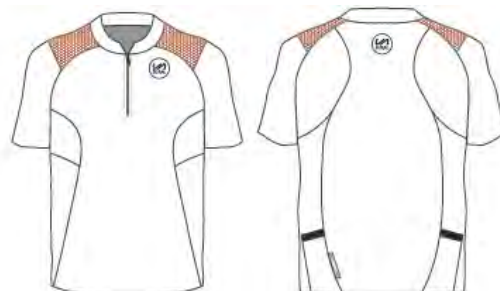

VIEW DESCRIPTION

VIEW PHOTOS

WATCH VIDEO