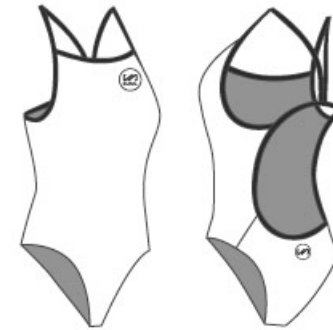

TMS2200 SWIMSUIT WOMAN

- Swimwear woman water repellent sublimated.

> VIEW ICONS TECHNOLOGIES

 COMPRESSION FIT	 NO FRICTION	 REVOLUTIONARY ELASTICITY	 PROGRESSIVE ADAPATIVE COMPRESSION	 CHLORINE RESISTANT
 WATER REPELLENT				

VIEW DESCRIPTION

VIEW PHOTOS

WATCH VIDEO