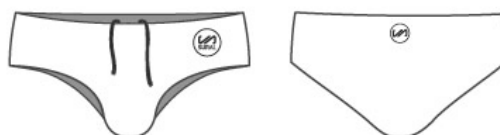

> VIEW ICONS TECHNOLOGIES

COMPRESSION FIT

NO FRICTION

REVOLUTIONARY ELASTICITY

PROGRESSIVE ADAPATIVE COMPRESSION

CHLORINE RESISTANT

WATER REPELLENT